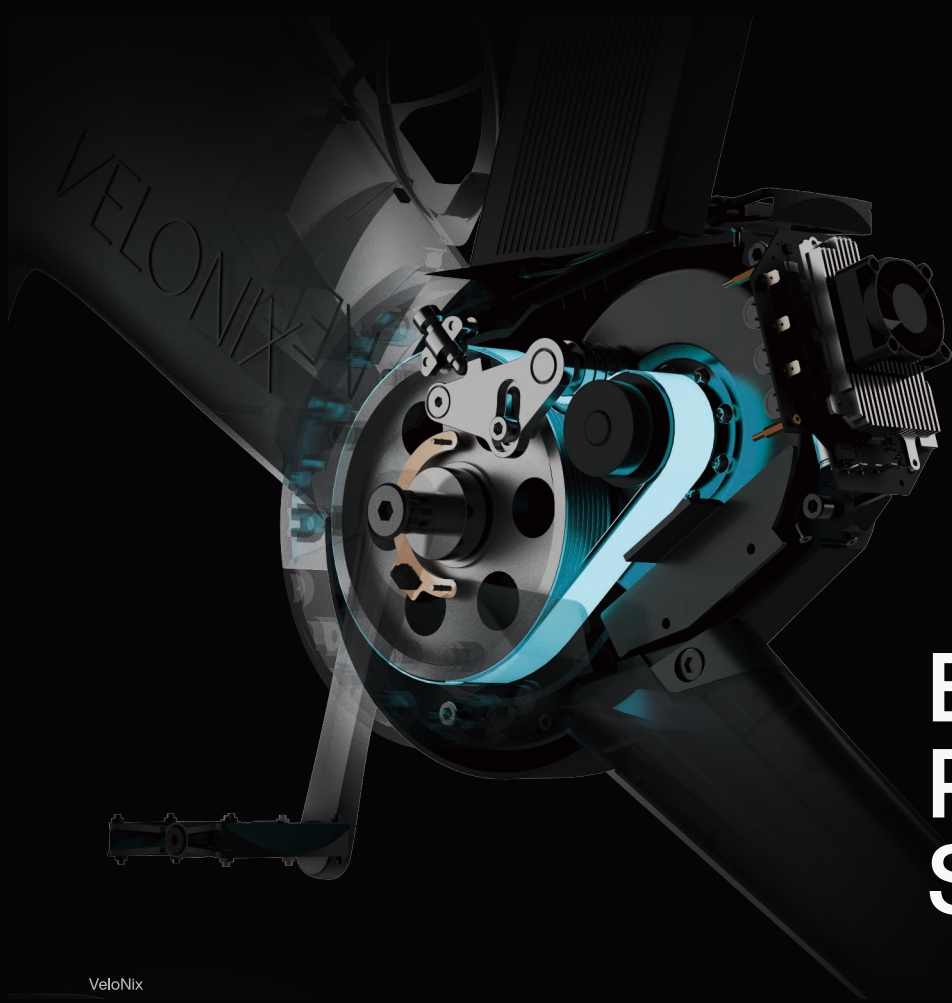

VeloNix

Velo with Next-Generation
Intelligent Experience

Ride Like
Never Before.

SPEEDIANCE

2500 Tons
Automotive-grade Integrated Die-casting

SPEEDIANCE
VeloNix

ERG Performance Training Mode

Speediance Electric Powertrain
Unmatchable Cycling Experience

Shimano & Sram Gear Shifter Simulation

0-30°
Adjustable Gradient

Ride | Like Never Before

AI
Coach Enhanced

**Calories
Power
Cadence
Balance
FTP**

Connectability
Apple WATCH
Samsung Galaxy Watch
STRAVA
WHOOSH
ZWIFT
.....

Electric Powertrain System

2300W Peak Power

Powered by a 2300W electric powertrain system, VeloNix offers adjustable resistance for all fitness levels. 2300W is equivalent to the peak power output of an elite cyclist during a sprint. This means VeloNix's motor delivers exceptional power, meeting