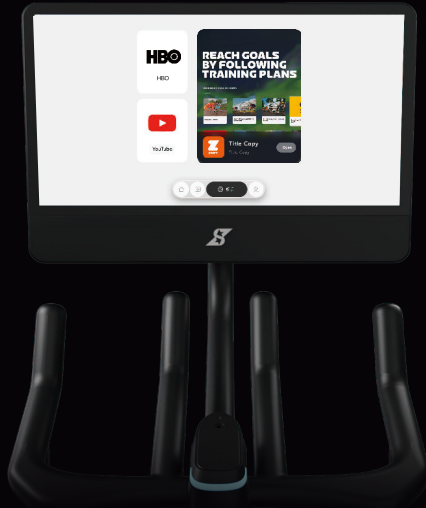

Entertainment-Powered Cycling

Dive into a world where fitness and entertainment collide. VeloNix offers seamless access to streaming platforms like Netflix, Amazon Prime, or any other service on a high-definition screen, while JAMO's superior audio envelops you in sound, enhancing every pedal stroke.