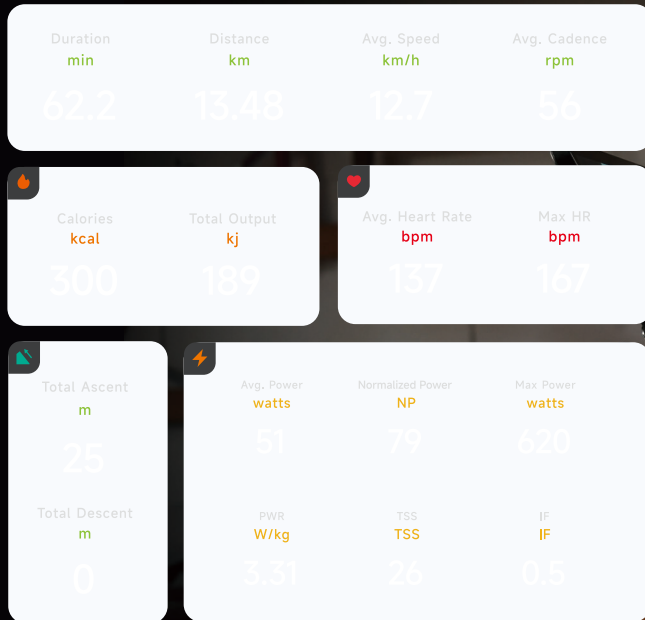

All Data You Need to Know, Plus All Data You Don't Even Know.