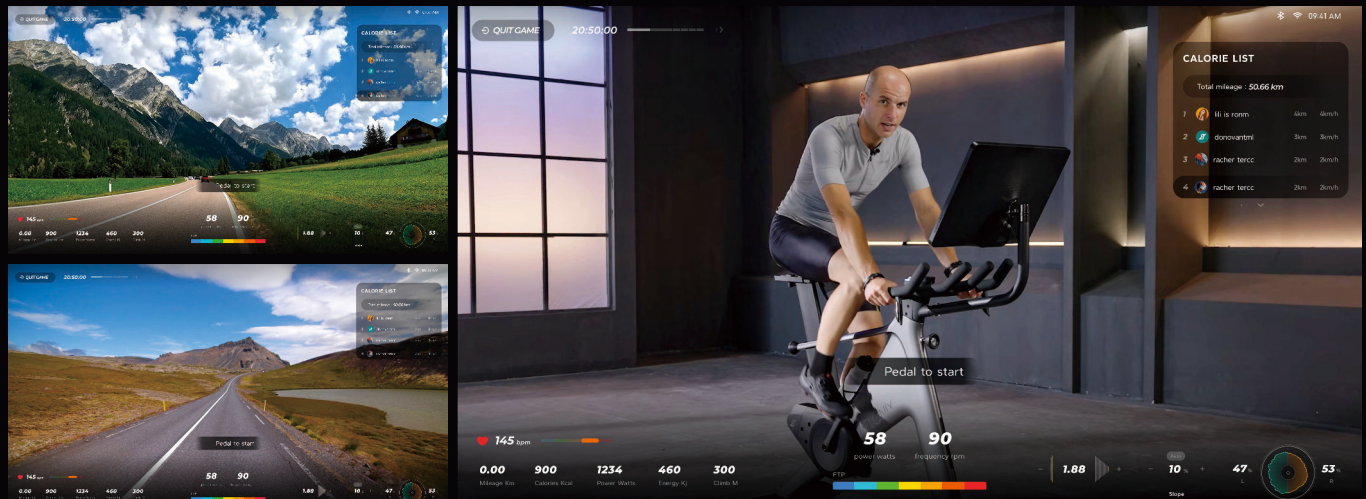

Immerse Yourself in Exciting Racing Escapades

Compete against others in thrilling race modes, all from the comfort of your home. Tackle iconic race courses and relive the thrill of legendary routes.

Software Compatibility

Seamlessly integrate with Zwift, Strava, and common fitness devices. You can join various events and competitions.

APPLE WATCH

SAMSUNG
Galaxy Watch

GARMIN

WHOOSH
Virtual Cycling Solution

ZWIFT

.....

Classes and Workouts

— Accessible to Everyone, Everywhere

Coach-led classes designed for all fitness levels, from beginners to pros.

Explore scenic workouts that transport you to stunning locations, from the breathtaking coasts to the magnificent cliffs.