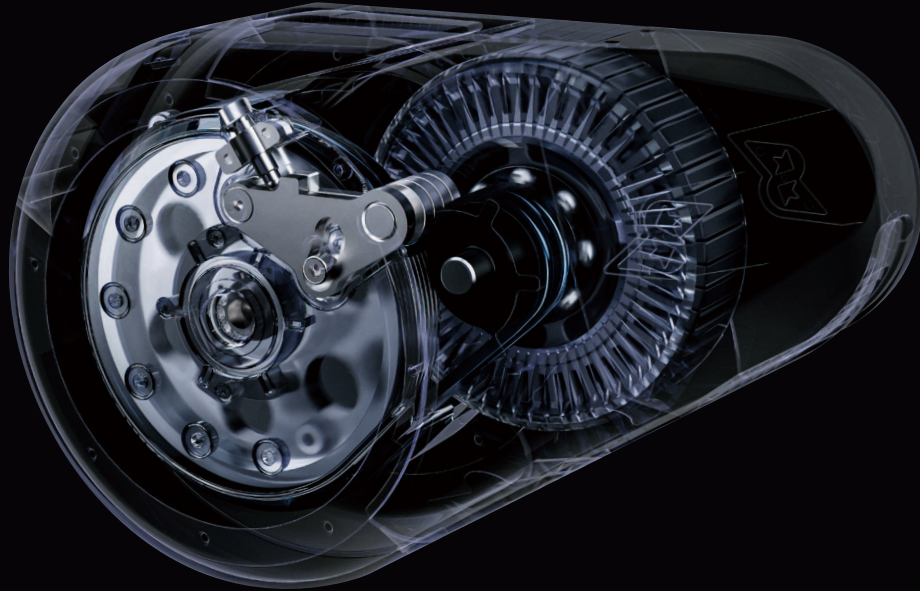

Shimano & Sram Gear Shifter Simulation

0-30°
Adjustable Gradient

Ride | Like Never Before

AI
Coach Enhanced

**Calories
Power
Cadence
Balance
FTP**

Connectability
Apple WATCH
Samsung Galaxy Watch
STRAVA
WHOOSH
ZWIFT
.....

Electric Powertrain System

2300W Peak Power

Powered by a 2300W electric powertrain system, VeloNix offers adjustable resistance for all fitness levels. 2300W is equivalent to the peak power output of an elite cyclist during a sprint. This means VeloNix's motor delivers exceptional power, meeting

your intense sprint training needs. This electric powertrain system is also durable, and powered by our algorithm, delivering more scientific, accurate, and reliable data insights.

The Most Authentic Resistance

VeloNix's Electric Powertrain System offers a seamless resistance-changing experience like never before. It provides an impressive 30-degree gradient adjustment, allowing you to tackle virtual hills and terrains with ease. Plus, its advanced gear shifter simulates the feel of Shimano or SRAM systems, giving you authentic and intuitive control over your ride. Elevate your cycling experience with the perfect blend of innovation and realism.